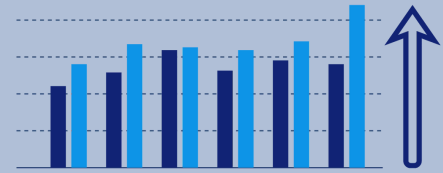

MARCH 2022

1,640
new pets entered our care

985
pets adopted to new homes

198
pets transferred to partner organizations

304
pets safely returned home

95.67%

monthly save rate

95.43%