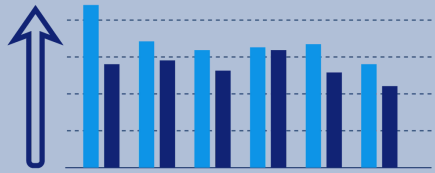

MARCH 2022

1,640
new pets entered our care

985
pets adopted to new homes

198
pets transferred to partner organizations

304
pets safely returned home

95.67%

monthly save rate

95.43%